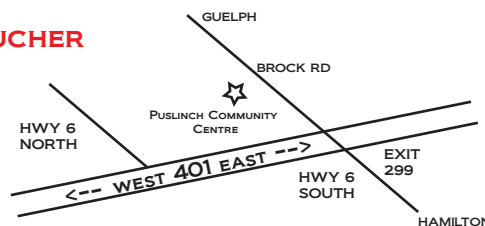

SPONSORED BY
CAPITAL PAVING INC.

**Quality Construction
by Quality People**

PUSLINCH COMMUNITY CENTRE,
ABERFOYLE
2 MINUTES NORTH OF
HIGHWAY 401, EXIT 299